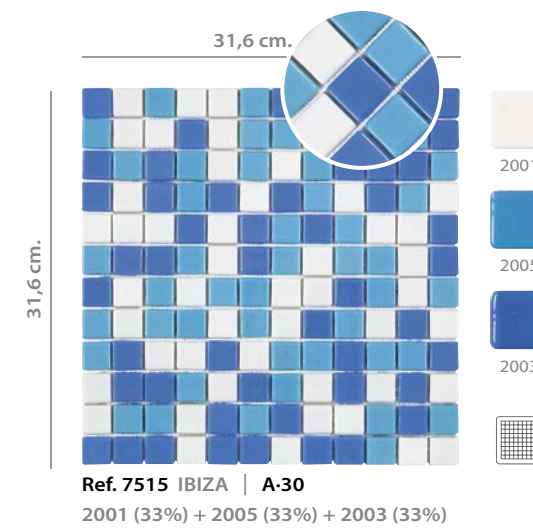

Ref. 2002 AZUL MARINO | A-5

Ref. 7518 TENERIFE | A-31
2002 (33%) + 2003 (33%) + 2005 (33%)

Ref. 7515 IBIZA | A-30
2001 (33%) + 2005 (33%) + 2003 (33%)