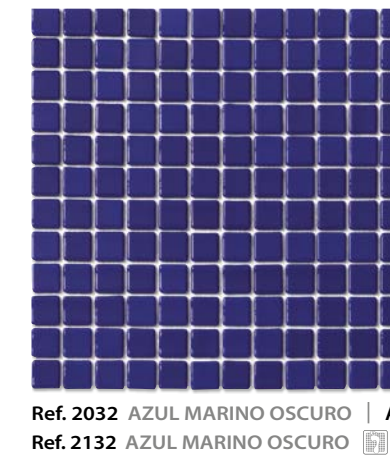

Ref. 2010 NEGRO | A-6
Ref. 2110 NEGRO | A-6

Ref. 2005 AZUL CLARO | A-4
Ref. 2105 AZUL CLARO | A-4

Ref. 2003 AZUL | A-4

SERIE 2 1xx NON-SLIP
2101 - 2105 - 2109
2110 - 2132

Ref. 2010 · NEGRO

Ref. 2002 AZUL MARINO | A-5

Ref. 2032 AZUL MARINO OSCURO | A-5
Ref. 2132 AZUL MARINO OSCURO | A-5

Ref. 7515 IBIZA | A-30
2001 (33%) + 2005 (33%) + 2003 (33%)

Ref. 7518 TENERIFE | A-31
2002 (33%) + 2003 (33%) + 2005 (33%)

PACKING SOLID COLORS (MALLA)