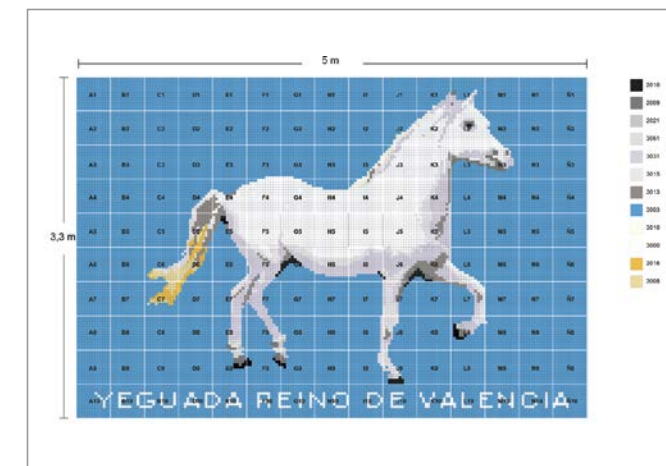

A WIDE PROFESSIONAL TEAM WORKS TO GIVE SHAPE TO YOUR IDEAS

We adapt every design to the ambient you need. We study the project and we evaluate all the chromatic possibilities to get the most ideal result.

UNE GRANDE ÉQUIPE DE PROFESSIONNELS TRAVAILLE POUR DONNER FORME À VOS IDÉES

Nous adaptons quelconque décor à l'espace nécessaire. Nous étudions le projet et nous évaluons les diverses possibilités chromatiques pour arriver au résultat le plus optimale.

UN AMPLIO EQUIPO DE PROFESIONALES TRABAJA PARA DAR FORMA A TUS IDEAS.

Adaptamos cualquier diseño al espacio que se precise. Estudiamos el proyecto y valoramos las posibilidades cromáticas hasta dar con el resultado más óptimo.

CUSTOMIZED DESIGNS · DESIGNS PERSONNALISÉS · DISEÑOS PERSONALIZADOS